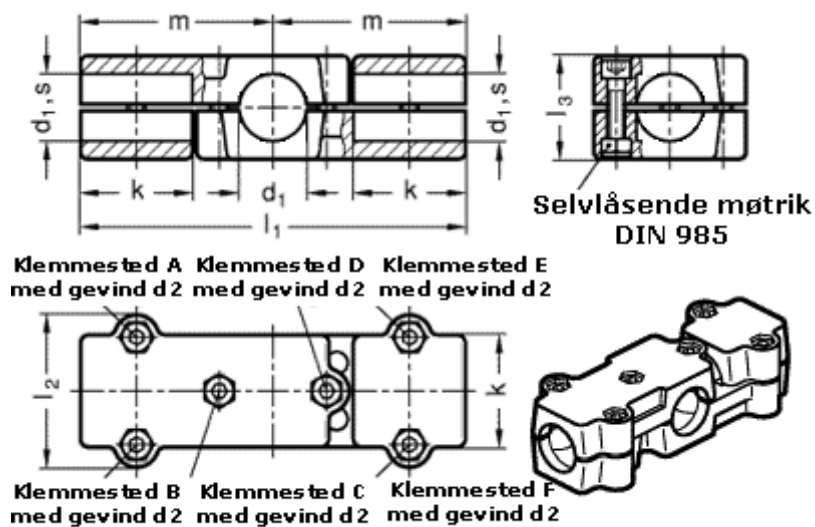

Article number: 20195B40602BL

Description: E+G double T-angel clamps
GN 195-B40-60-2-BL

Measures

d1 = B 40
d2 = M8
k = 60
l1 = 203
l2 = 79
l3 = 59
m = 101.5